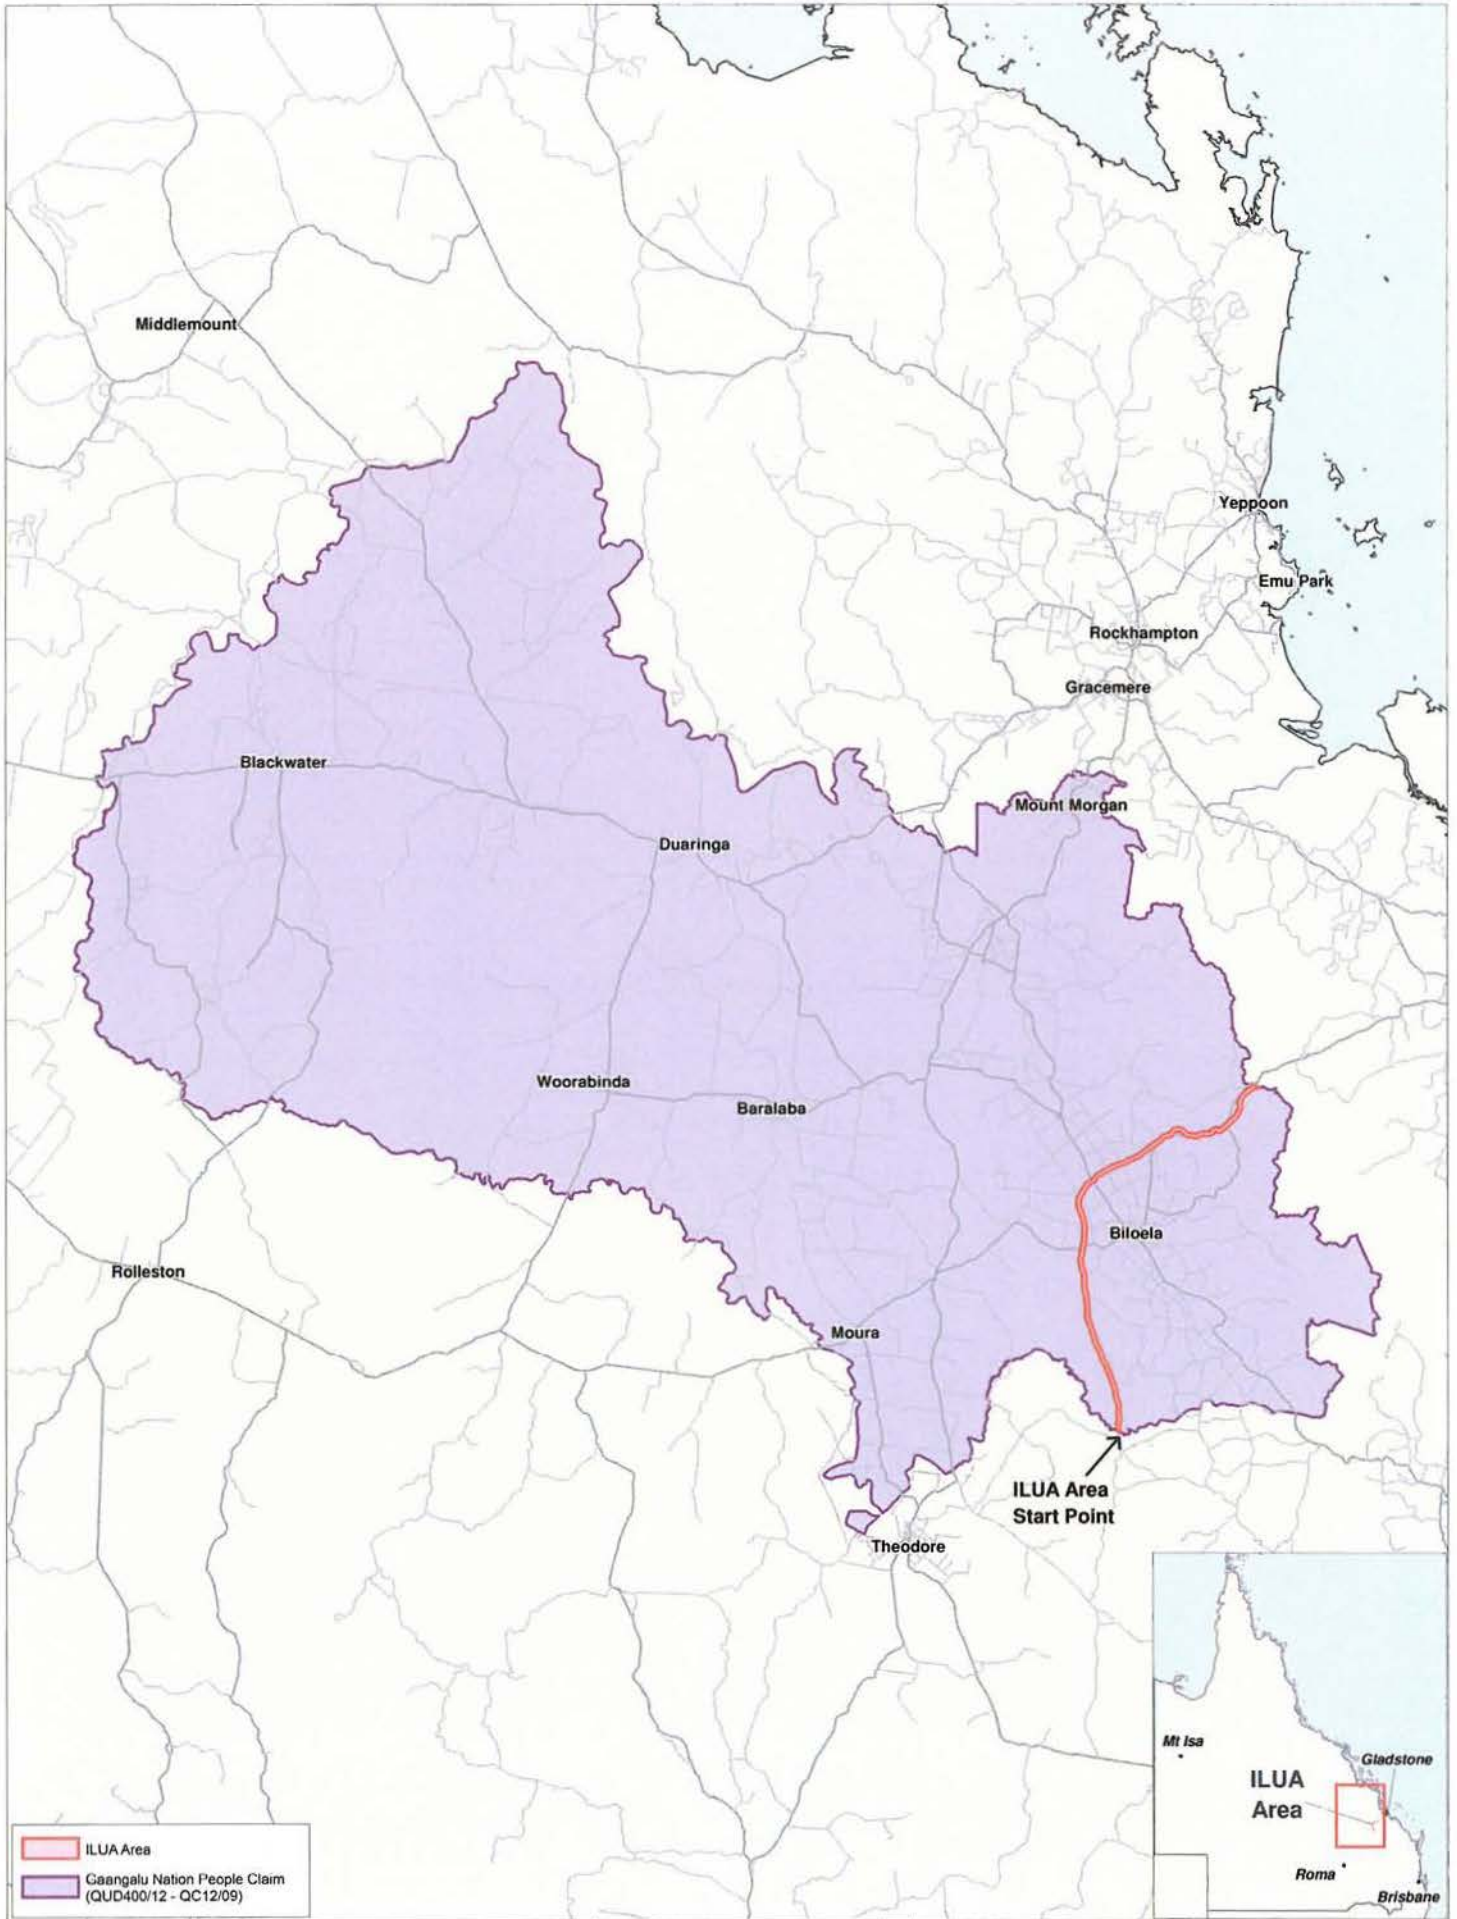

ILUA Area
 Gaangalu Nation People Claim (QUD400/12 - QC12/09)

GIS Section
Exploration and Production
Together we can make a difference™
ILUA Area
Date: 17th July 2013

State: Queensland
Project: APLNG
Permit:
Map No: 1 of 1
Map ID: GISWR_04356_RevD

Locations indicative and subject to change
TOPO25k Vector Data Series 3 © Geoscience Australia 2013.

Datum: GDA 94 Lat / Long Units: Kilometres Scale 1:1,000,000 @ A3